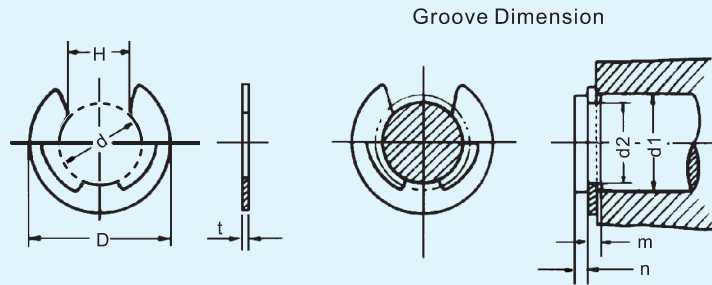

E - Rings

(JIS B 2805)

Unit:mm

Size-No.	Ring dimension								Groove dimension							
	d		D		H		t		d1		d2		m		n	
	Basic	Tol.	Basic	Tol.	Basic	Tol.	Basic	Tol.	Over	Under	Basic	Tol.	Basic	Tol.	Min	
ETW- *0.6	0.60	±0.04	1.5	±0.1	0.45	±0.02	0.2	±0.020	0.8	1.0	0.60	+0.050 0	0.30	+0.05 0	0.4	
*0.7	0.67	0	2.0		0.55	0 -0.10	0.2		0.9	1.2	0.70		0.30		0.4	
0.8	0.80	-0.08	2.0		0.70	0.2	1.0		1.4	0.82	0.30		0.4			
*1.0	0.98	0 -0.09	2.8	±0.2	0.88	0 -0.25	0.2	±0.030	1.3	1.7	1.00	+0.060 0	0.30	+0.10 0	0.5	
1.2	1.20		3.0		1.00		0.3		±0.025	1.4	2.0		1.23		0.40	0.5
1.5	1.50		4.0		1.30		0.4		2.0	2.5	1.53		0.50		0.8	
*1.9	1.90	0 -0.12	4.5	±0.2	1.70	0 -0.30	0.4	±0.040	2.5	3.0	1.93	+0.075 0	0.50	+0.14 0	1.0	
2.0	2.00		5.0		1.70		0.4		±0.030	2.5	3.2		2.05		0.50	1.0
*2.3	2.30		6.0		2.00		0.4		3.0	4.0	2.35		0.50		1.0	
2.5	2.50	0 -0.15	6.0	±0.2	2.10	0 -0.35	0.4	±0.050	3.2	4.0	2.55	+0.090 0	0.50	+0.14 0	1.0	
3.0	3.00		7.0		2.60		0.6		4.0	5.0	3.05		0.70		1.0	
*3.2	3.20		7.0		2.80		0.6		4.0	5.0	3.25		0.70		1.2	
*3.5	3.50	0 -0.18	8.0	±0.2	3.00	0 -0.45	0.6	±0.060	4.0	5.0	3.55	+0.110 0	0.70	+0.14 0	1.2	
4.0	4.00		9.0		3.50		0.6		5.0	7.0	4.05		0.70		1.2	
5.0	5.00		11.0		4.30		0.6		±0.040	6.0	8.0		5.05		0.70	1.2
6.0	6.00	0 -0.21	12.0	±0.2	5.20	0 -0.50	0.8	±0.070	7.0	9.0	6.05	+0.130 0	0.90	+0.14 0	1.2	
7.0	7.00		14.0		6.10		0.8		8.0	11.0	7.10		0.90		1.5	
8.0	8.00		16.0		6.90		0.8		9.0	12.0	8.10		0.90		1.8	
9.0	9.00	0 -0.21	18.0	±0.3	7.80	0 -0.50	0.8	±0.060	10.0	14.0	9.10	+0.090 0	0.90	+0.14 0	2.0	
10.0	10.00		20.0		8.70		1.0		±0.050	11.0	15.0		10.15		1.15	2.0
12.0	12.00		23.0		10.40		1.0		±0.050	13.0	18.0		12.15		1.15	2.5
15.0	15.00	0 -0.21	29.0	±0.3	13.00	0 -0.50	1.5	±0.060	16.0	24.0	15.15	+0.110 0	1.65	+0.14 0	3.0	
19.0	19.00		37.0		16.50		1.5		±0.060	20.0	31.0		19.15		1.65	3.5
24.0	24.00		44.0		20.80		2.0		±0.070	25.0	38.0		24.15		2.20	4.0